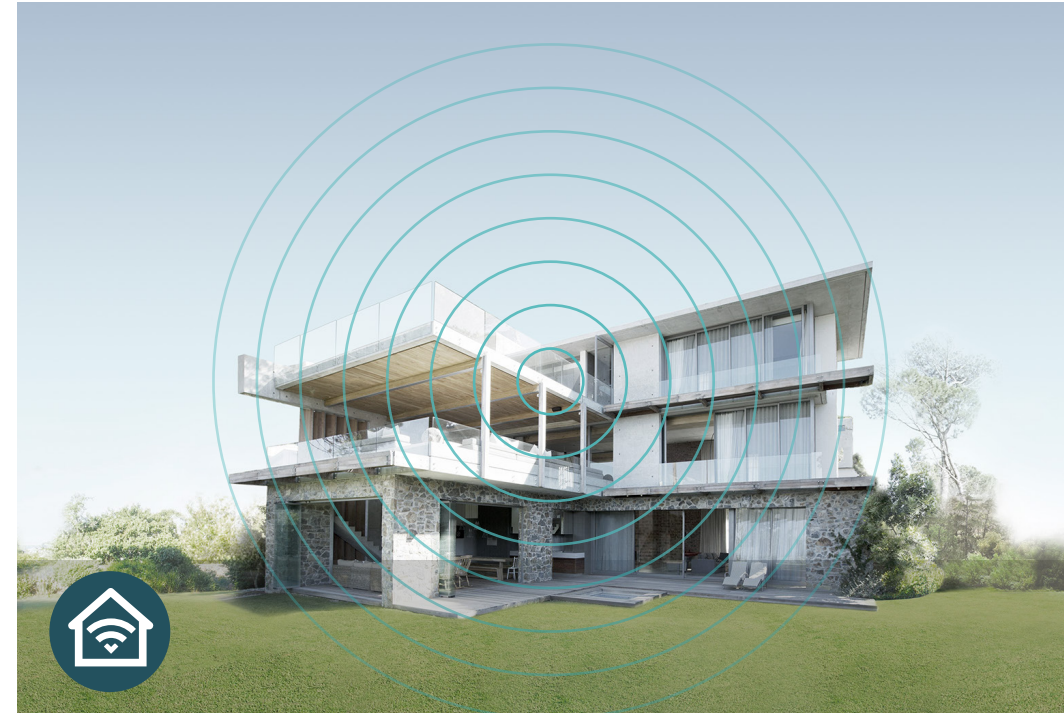

AC1200 Wireless Dual Band Gigabit VoIP GPON Router

Archer XR500v

Powerful Wi-Fi and Gigabit Wired
for a High-Speed Home

300Mbps + 867Mbps
Dual Band Wi-Fi

Gigabit
Ports

*2 VoIP
(2 FXS ports)

Voice
Mail

USB 2.0
Port

Highlights

Upgrade Your Home Entertainment

The Archer XR500v unlocks the full potential of your internet connection by providing combined dual band Wi-Fi speeds of up to 1.2Gbps and impressive speeds of gigabits downstream and upstream, helping all your devices reach peak performance.

Highlights

VoIP Calls

Supports up to 8 VoIP accounts and various call features, such as caller ID, call waiting, call holding and call forwarding to surpass traditional landlines.

Features

Speed

- Blazing Fast Wireless Speed – Combined wireless speeds up to 1.2Gbps at 2.4GHz & 5GHz band concurrently
- Support 802.11 ac – Offering 3 times faster data rate than 802.11n in a single stream
- Gigabit Wired Speed – Enjoy rapid, reliable wired connections for gaming and streaming in the best quality
- Multi-SSID – Provides different wireless access for different applications and services

Wi-Fi Range

- Optimal Range Wi-Fi – 2 dual band high-performance antennas ensure widespread Wi-Fi coverage and a stable connection

Reliability

- Simultaneous Dual Band – Separate Wi-Fi bands enable more devices to connect to your network without a drop in performance
- Easy Bandwidth Management – IP-based Bandwidth Control makes it easier for you to manage the bandwidth of connected devices