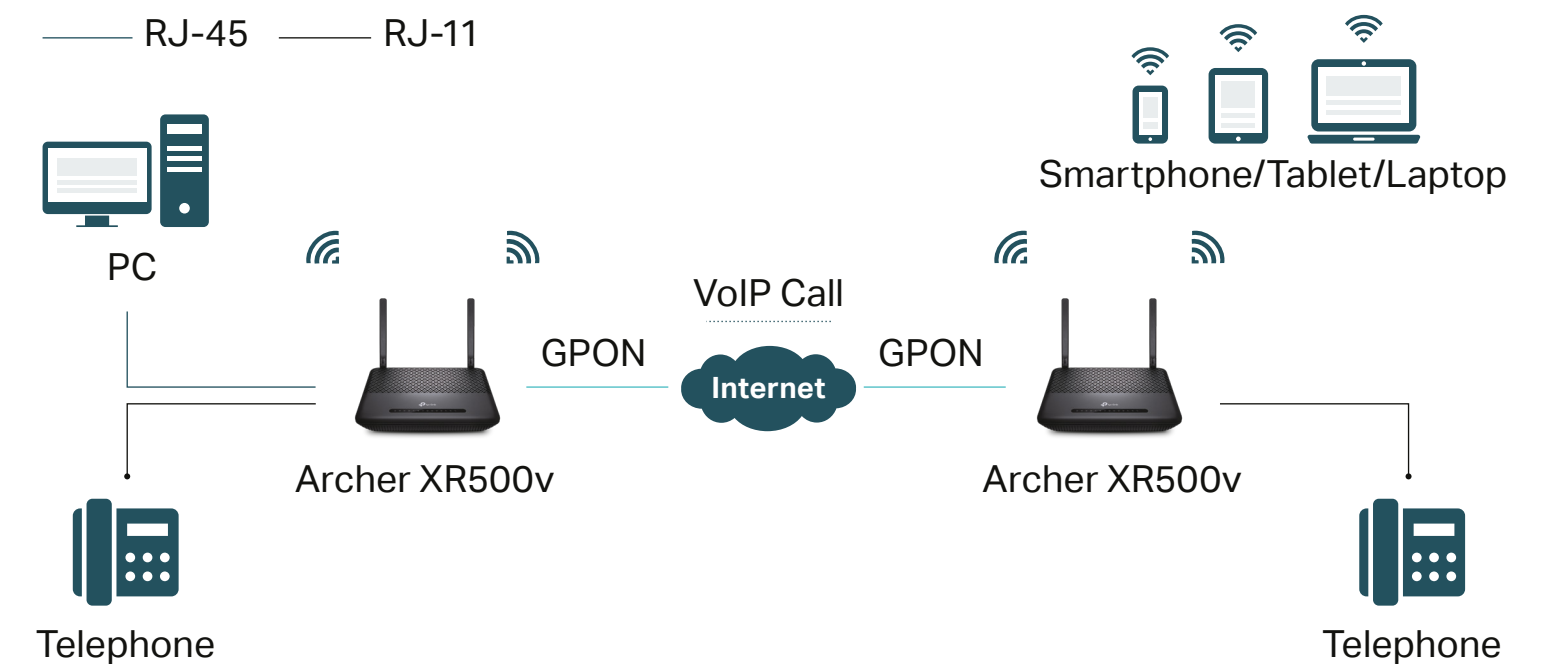

Highlights

VoIP Calls

Supports up to 8 VoIP accounts and various call features, such as caller ID, call waiting, call holding and call forwarding to surpass traditional landlines.