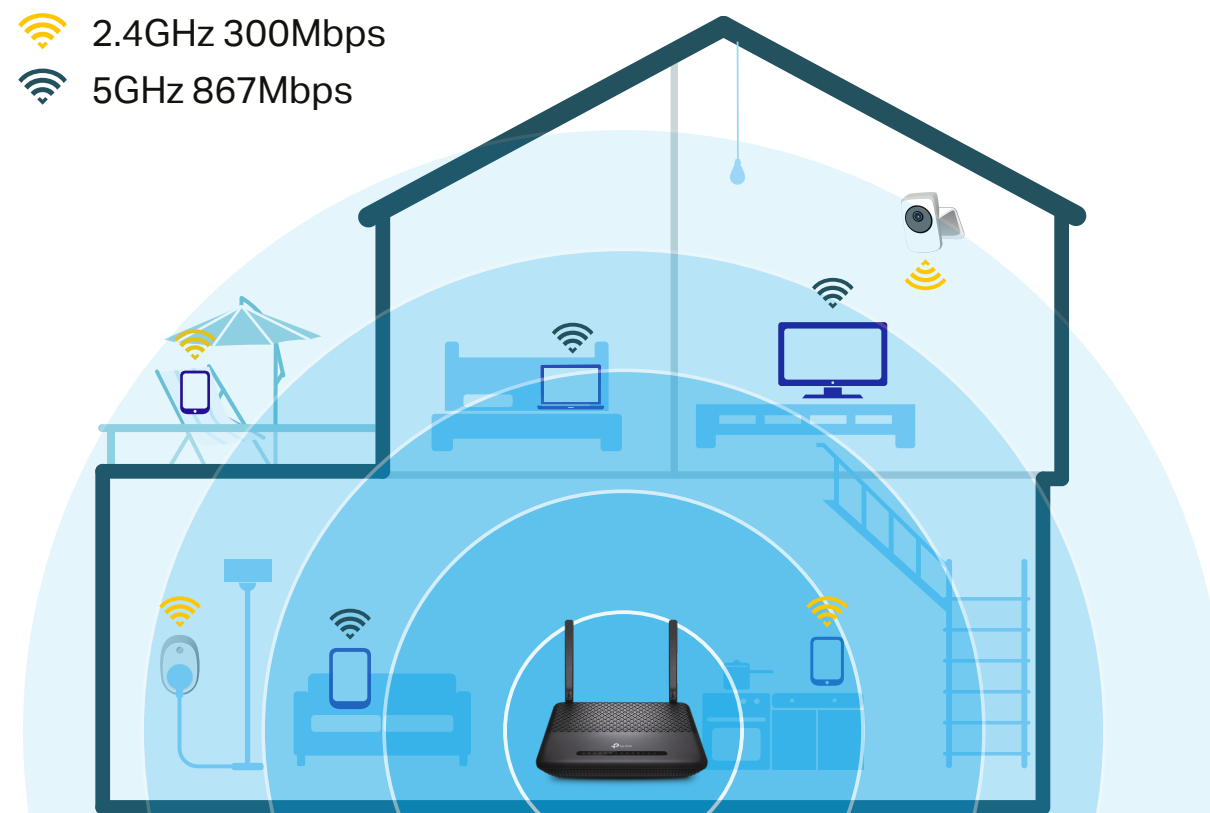

AC1200 Wireless Dual Band Gigabit VoIP GPON Router

Archer XR500v

Powerful Wi-Fi and Gigabit Wired
for a High-Speed Home

300Mbps + 867Mbps
Dual Band Wi-Fi

Gigabit
Ports

*2 VoIP
(2 FXS ports)

Voice
Mail

USB 2.0
Port

Highlights

Upgrade Your Home Entertainment

The Archer XR500v unlocks the full potential of your internet connection by providing combined dual band Wi-Fi speeds of up to 1.2Gbps and impressive speeds of gigabits downstream and upstream, helping all your devices reach peak performance.

Highlights

VoIP Calls

Supports up to 8 VoIP accounts and various call features, such as caller ID, call waiting, call holding and call forwarding to surpass traditional landlines.

Features

Speed

- Blazing Fast Wireless Speed – Combined wireless speeds up to 1.2Gbps at 2.4GHz & 5GHz band concurrently
- Support 802.11 ac – Offering 3 times faster data rate than 802.11n in a single stream
- Gigabit Wired Speed – Enjoy rapid, reliable wired connections for gaming and streaming in the best quality
- Multi-SSID – Provides different wireless access for different applications and services

Easy Sharing

- USB Port – The USB 2.0 port enables network sharing of music, videos and other files through a connected hard drive

Specifications

Hardware

- Ethernet Ports: 4 10/100/1000Mbps RJ45 LAN Ports
- Ports: 1 SC/APC GPON Port, 2 RJ11 FXS Ports, 1 USB 2.0 Port
- Button: Power On/Off Button, WPS Button, Wireless On/Off Button, RESET Button
- Antenna: 2 External Dual Band Antennas
- External Power Supply: 12V/1.5A
- Dimensions (W x D x H): 8.6×6.1×1.4 in. (217.7×155.5×36.8mm)