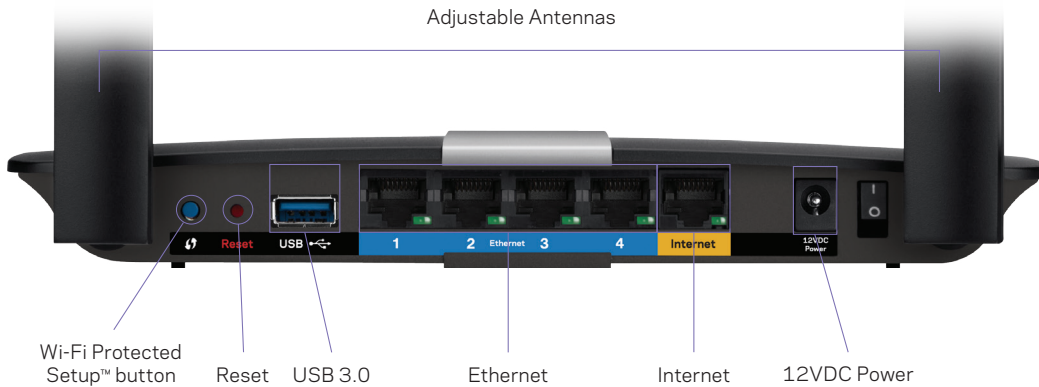

AC1200+

DUAL BAND **SMART** Wi-Fi GIGABIT ROUTER EA6350

PACKAGE CONTENTS

- Linksys Smart Wi-Fi Router AC1200+, EA6350
- Quick Start Guide
- CD-ROM with Documentation
- Ethernet Cable
- Power Adapter

MINIMUM SYSTEM REQUIREMENTS

For Router Setup and Linksys Smart Wi-Fi access: Internet Explorer® 8, Safari® 5 (for Mac®), Firefox® 8 or Google Chrome™

For Printer Sharing and User Documentation:

PC: Wi-Fi enabled with CD or DVD drive, Windows® XP SP3, Windows Vista® SP1 or later, Windows 7, or Windows 8

Mac: Wi-Fi enabled with CD or DVD drive, Mac OS® X Leopard v10.5.8 or later, Snow Leopard v10.6.1 or later, Lion v10.7, or Mountain Lion v10.8

User Documentation is also available at: www.linksys.com/support

Specifications are subject to change without notice.

An active, customer-purchased Internet Service Provider broadband account is required for connection of this router and other connected computers and devices to the Internet.

Some devices may require additional wireless adapters or an Ethernet cable to connect to this router.

Specifications:

Wireless Standards with Link Rate

IEEE 802.11ac (draft 2.0) (up to 867 Mbps for 5 GHz*)

IEEE 802.11n (up to 300 Mbps for 2.4 GHz/up to 300 Mbps for 5 GHz*)

IEEE 802.11g (up to 54 Mbps*)

IEEE 802.11a (up to 54 Mbps*)

IEEE 802.11b (up to 11 Mbps*)

Wireless Operating Spectrum:

Simultaneous Dual-Band

2.4 GHz and 5 GHz

Next-Generation Wireless-AC

Technology For Powerful Networking

Wireless Security:

Wi-Fi Protected Setup™ button

WPA®/ WPA2® encryption

WEP encryption

RADIUS

Power Supply Specifications:

Input: 100-240V~ 50/60Hz ,

Output: 12V/2A

Radio Specifications:

Operating Frequency:

2.4GHz: 2400-2483.5 MHz

5GHz: 5150-5250 MHz

EIRP Output Power:

2.4GHz: 18.98 dBm

5GHz: 21.99 dBm

Antenna Type:

DiPole

Antenna Gain:

2.4GHz: 3.1

5GHz: 4.1

VPN Support:

PPTP pass-through

IPSec pass-through

L2TP pass-through

Media Specifications:

DLNA Media Server

Ports:

1x Internet

4x Gigabit Ethernet

1x USB 3.0

Power

Product Weight (kg): 0.45

Product Depth (cm): 22.50

Product Width (cm): 15.39

Product Height (cm): 2.67

Unit Weight (kg): 0.96

Unit Depth (cm): 6.73

Unit Width (cm): 32

Unit Height (cm): 23.70

Case Pack Quantity (*PL): 16

Case Pack Weight (kg) (*PL): 16.63

Case Pack Length (cm) (*PL): 55.50

Case Pack Width (cm) (*PL): 49.28

Case Pack Height (cm) (*PL): 35.50

*The standard transmission rates—300 Mbps or 867 Mbps (for 5 GHz), 300 Mbps (for 2.4 GHz), 54 Mbps, and 11 Mbps—are the physical data rates. Actual data throughput will be lower and may depend on the mix of wireless products used and external factors.

*May require a software/firmware update available for download at linksys.com/support.

Part Number

EA6350-ME

Description

AC1200+ Dual Band Smart Wi-Fi Gigabit Router

UPC 745883654536

EAN 4260184664733

Warranty

2-Year Limited

linksys.com

Linksys Pte. Ltd. c/o Belkin BV
Tupolevlaan 1, 1119 NW Schiphol-Rijk, The Netherlands
Made in China