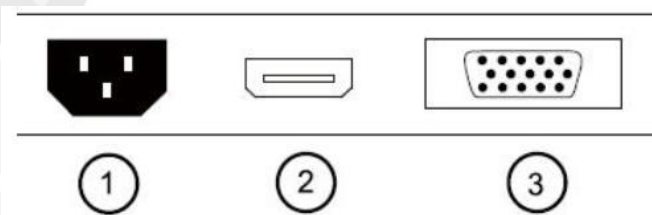

DS-D5022QE-B 21.5" Monitor

Key Features

- LED backlit technology with full HD 1920 x 1080
- Wide view angle: 170° (H)/160° (V)
- Multiply inputs: HDMI, VGA
- 3D comb filter, 3D De-interlace
- 3D noise reduction
- VESA stand bracket
- High reliability and stability, 24/7 operation
- Green energy: Enter standby mode while no signal input

Interfaces

NO.	Description
1	Power Input
2	HDMI Input
3	VGA Input

Model

DS-D5022QE-B

Specifications

Model	DS-D5022QE-B	
Backlight	LED Backlight	
Screen Size	21.5 inch	
Pixel Pitch	0.248 mm (H) × 0.248 mm (V)	
Max Resolution	1920×1080@60Hz	
Brightness	250 cd/m ²	
Contrast	1000: 1	
Response Time	5 ms	
Color	16.7M	
Active Area	476.64mm × 268.11mm	
Viewing Angle	Horizontal 170°, vertical 160°	
Interfaces	HDMI input	1
	VGA input	1
Power Supply	AC 100-240V; 50/60Hz	
Power Consumption	≤ 30W	
Standby Power Consumption	≤ 0.4W	
Loudspeaker	NA	
Working Temperature	0 to 40 °C (0 to 104 °F)	
Working Humidity	10 to 85 % (No Condensation)	
Storage Temperature	-20 to 55 °C (-4 to 131 °F)	
Storage Humidity	5 to 95% (No Condensation)	
Color of Casing	Black	
VESA	M4, 100 mm × 100 mm	
Dimensions(W*H*D)	511mm × 377mm × 170mm(with base)/ 511mm × 313mm × 46mm	
Packing Dimensions(W*H*D)	565mm × 435mm × 105mm	
Gross Weight	4.5Kg	
Net Weight	3.3kg	
Accessories	VGA cord	1
	Power cord	1
	User manual	1
	Base bracket	1
Bracket	Pedestal	Contain 1
	Wall mounted	Optional DS-DM1940W
*Note	All specifications mentioned above are subject to the actual product	