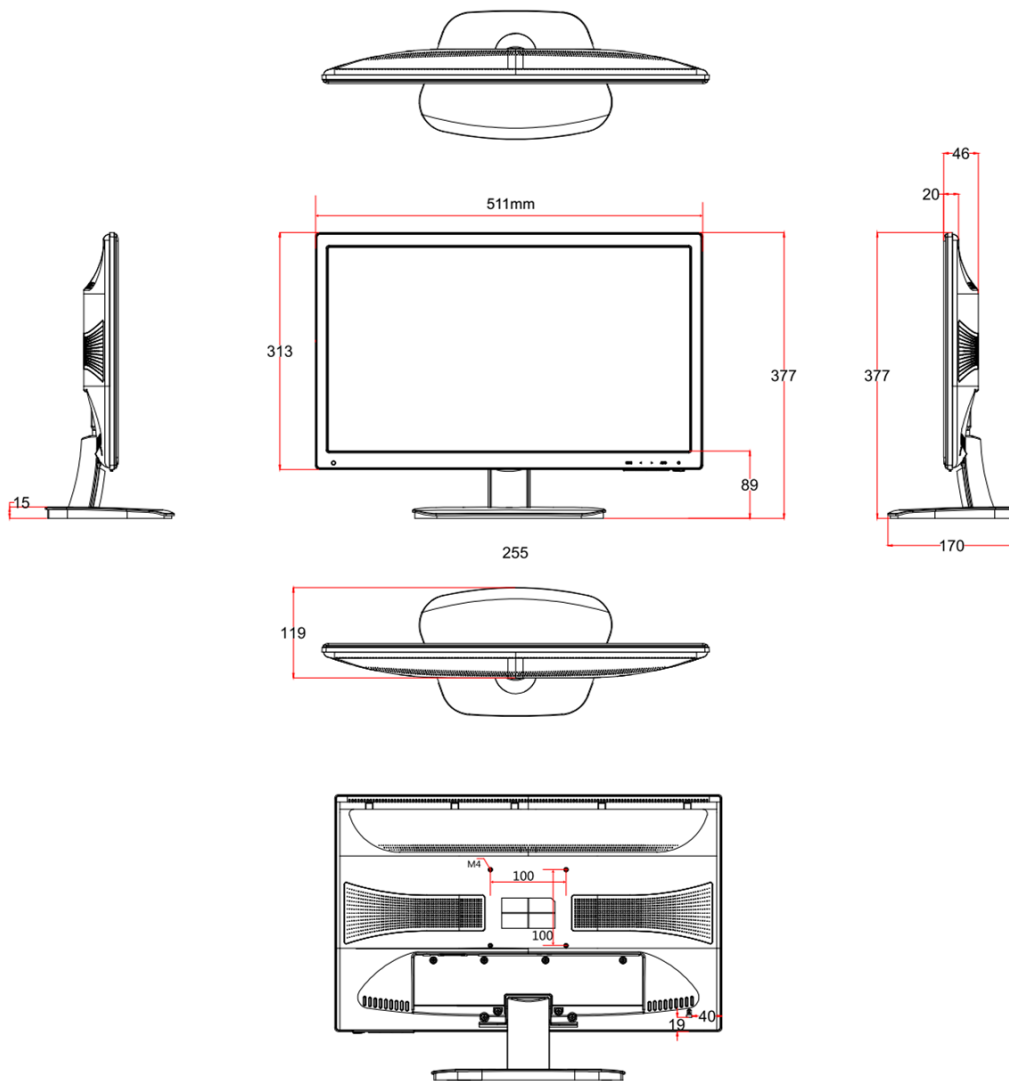

Interfaces

NO.	Description
1	Power Input
2	HDMI Input
3	VGA Input

Model

DS-D5022QE-B

Specifications

Model	DS-D5022QE-B	
Backlight	LED Backlight	
Screen Size	21.5 inch	
Pixel Pitch	0.248 mm (H) × 0.248 mm (V)	
Max Resolution	1920×1080@60Hz	
Brightness	250 cd/m ²	
Contrast	1000: 1	
Response Time	5 ms	
Color	16.7M	
Active Area	476.64mm × 268.11mm	
Viewing Angle	Horizontal 170°, vertical 160°	
Interfaces	HDMI input	1
	VGA input	1
Power Supply	AC 100-240V; 50/60Hz	
Power Consumption	≤ 30W	
Standby Power Consumption	≤ 0.4W	
Loudspeaker	NA	
Working Temperature	0 to 40 °C (0 to 104 °F)	
Working Humidity	10 to 85 % (No Condensation)	
Storage Temperature	-20 to 55 °C (-4 to 131 °F)	
Storage Humidity	5 to 95% (No Condensation)	
Color of Casing	Black	
VESA	M4, 100 mm × 100 mm	
Dimensions(W*H*D)	511mm × 377mm × 170mm(with base)/ 511mm × 313mm × 46mm	
Packing Dimensions(W*H*D)	565mm × 435mm × 105mm	
Gross Weight	4.5Kg	
Net Weight	3.3kg	
Accessories	VGA cord	1
	Power cord	1
	User manual	1
	Base bracket	1
Bracket	Pedestal	Contain 1
	Wall mounted	Optional DS-DM1940W
*Note	All specifications mentioned above are subject to the actual product	

Dimensions (unit: mm)

Distributed by

HIKVISION

Headquarters

No.555 Qianmo Road, Binjiang District,
Hangzhou 310051, China
T +86-571-8807-5998
overseasbusiness@hikvision.com

Hikvision USA
T +1-909-895-0400
sales.usa@hikvision.com