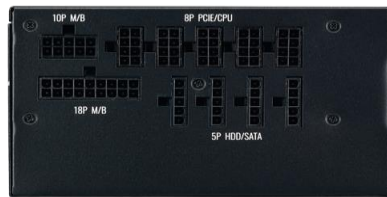

Full modular cables take up less space and are easier to manipulate within the chassis.