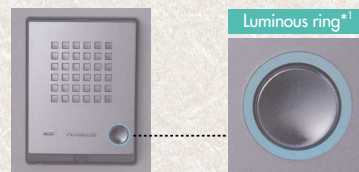

Features:

- New high quality design and metallic colored front cover
- Call button surrounded by luminous ring for use in dark places

(in darkness)

*1 If the ring is not exposed to light, it will not emit light.

- Suitable for SOHO and office use
- Mounts directly onto walls

The KX-T7765 is a new high quality design doorphone.

It is suitable for SOHO and office use and makes a nice match with any door.

The KX-T7765 connects directly to Panasonic's PBX and allows owners to easily speak with visitors.

And, visitors can easily find the call button thanks to the luminous ring, so you will never miss a good business opportunity.

KX-T7765 Specifications

Luminous Ring Specifications

- Once exposed to light (from fluorescent lamp or incandescent lamp) for about 30 min, this ring keeps emitting light for about 1 to 1.5 hours in the darkness at normal temperatures.
Max. residual lighting time: About 1.5 hours
- If exposed to any light, the ring emits light repeatedly.