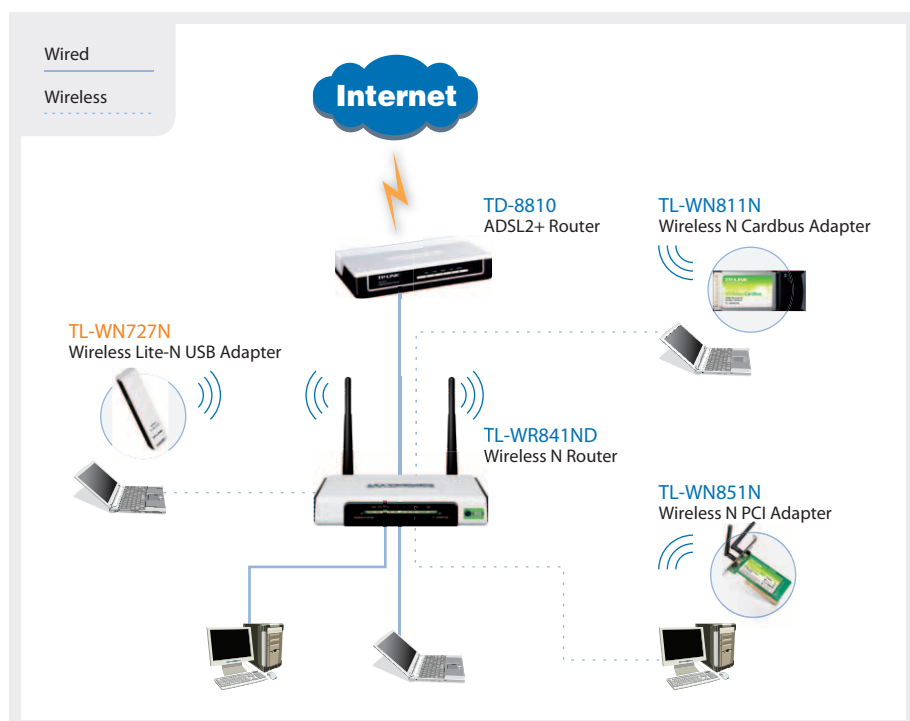

## Wireless Lite-N USB Adapter TL-WN727N

Enables significantly greater connection reliability, even as in noisy environment

Get maximum performance using together with 11n products

Effortless wireless security setup with Quick Secure Setup (QSS)

### Description:

The TP-LINK Wireless Lite-N USB Adapter TL-WN727N is a wireless client which delivers up to 150Mbps wireless transmitting rates for your desktop computer. The wireless adapter enables reliable wireless connection to handle even High-Definition (HD) video streams. You can share a high-speed internet connection, play delay sensitive online games, stream voice/audio by using the TL-WN727N together with a draft 802.11n wireless router (TL-WR941ND & TL-WR841ND recommended).

## Features:

- USB 2.0 interface
- Portable design
- Provides Infrastructure and Ad-Hoc modes
- 150Mbps wireless transmission rate
- Effortless wireless security setup with Quick Secure Setup (QSS)
- Supports WEP encryptions, as well as WPA/WPA2 and WPA-PSK/WPA2-PSK encryptions and mechanisms
- Supports Roaming technology, guarantees efficient wireless connections
- Supports Sony PSP for online game
- Supports soft AP mode
- Supports Windows 7/Vista/XP/2000